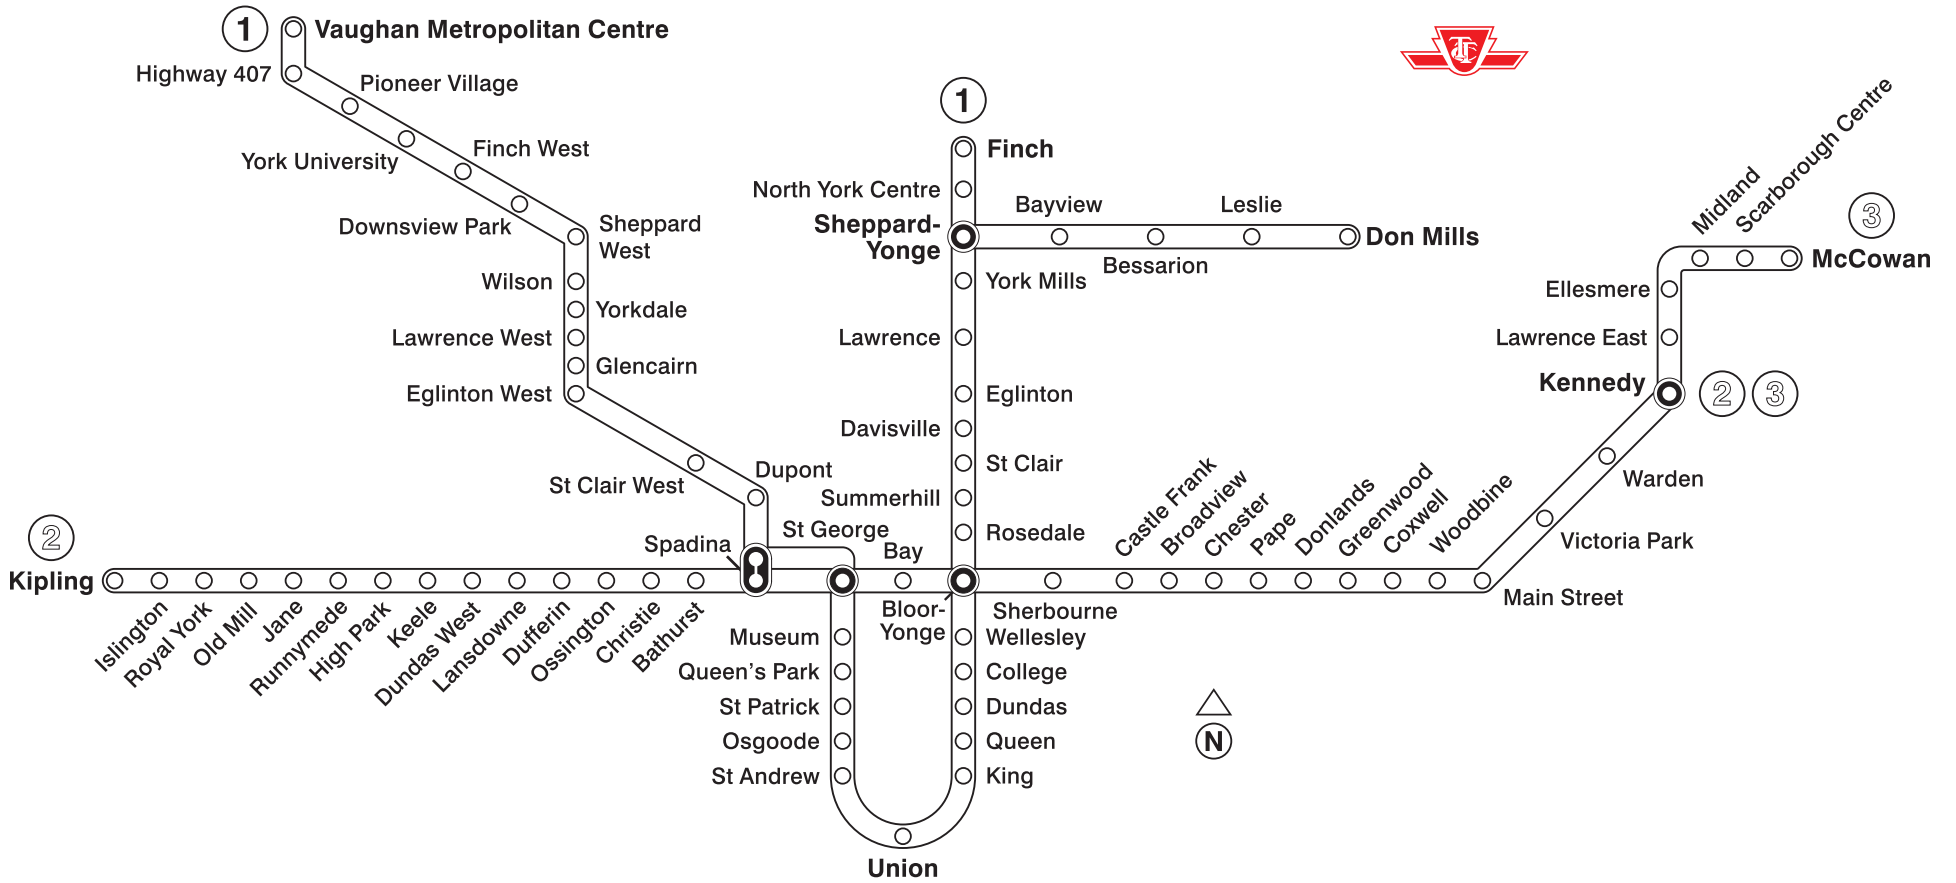

TTC CHALLENGE

CANADA RUNNING SERIES

- 1 Yonge-University Line
- 3 Scarborough Line
- 2 Bloor-Danforth Line
- 4 Sheppard Line