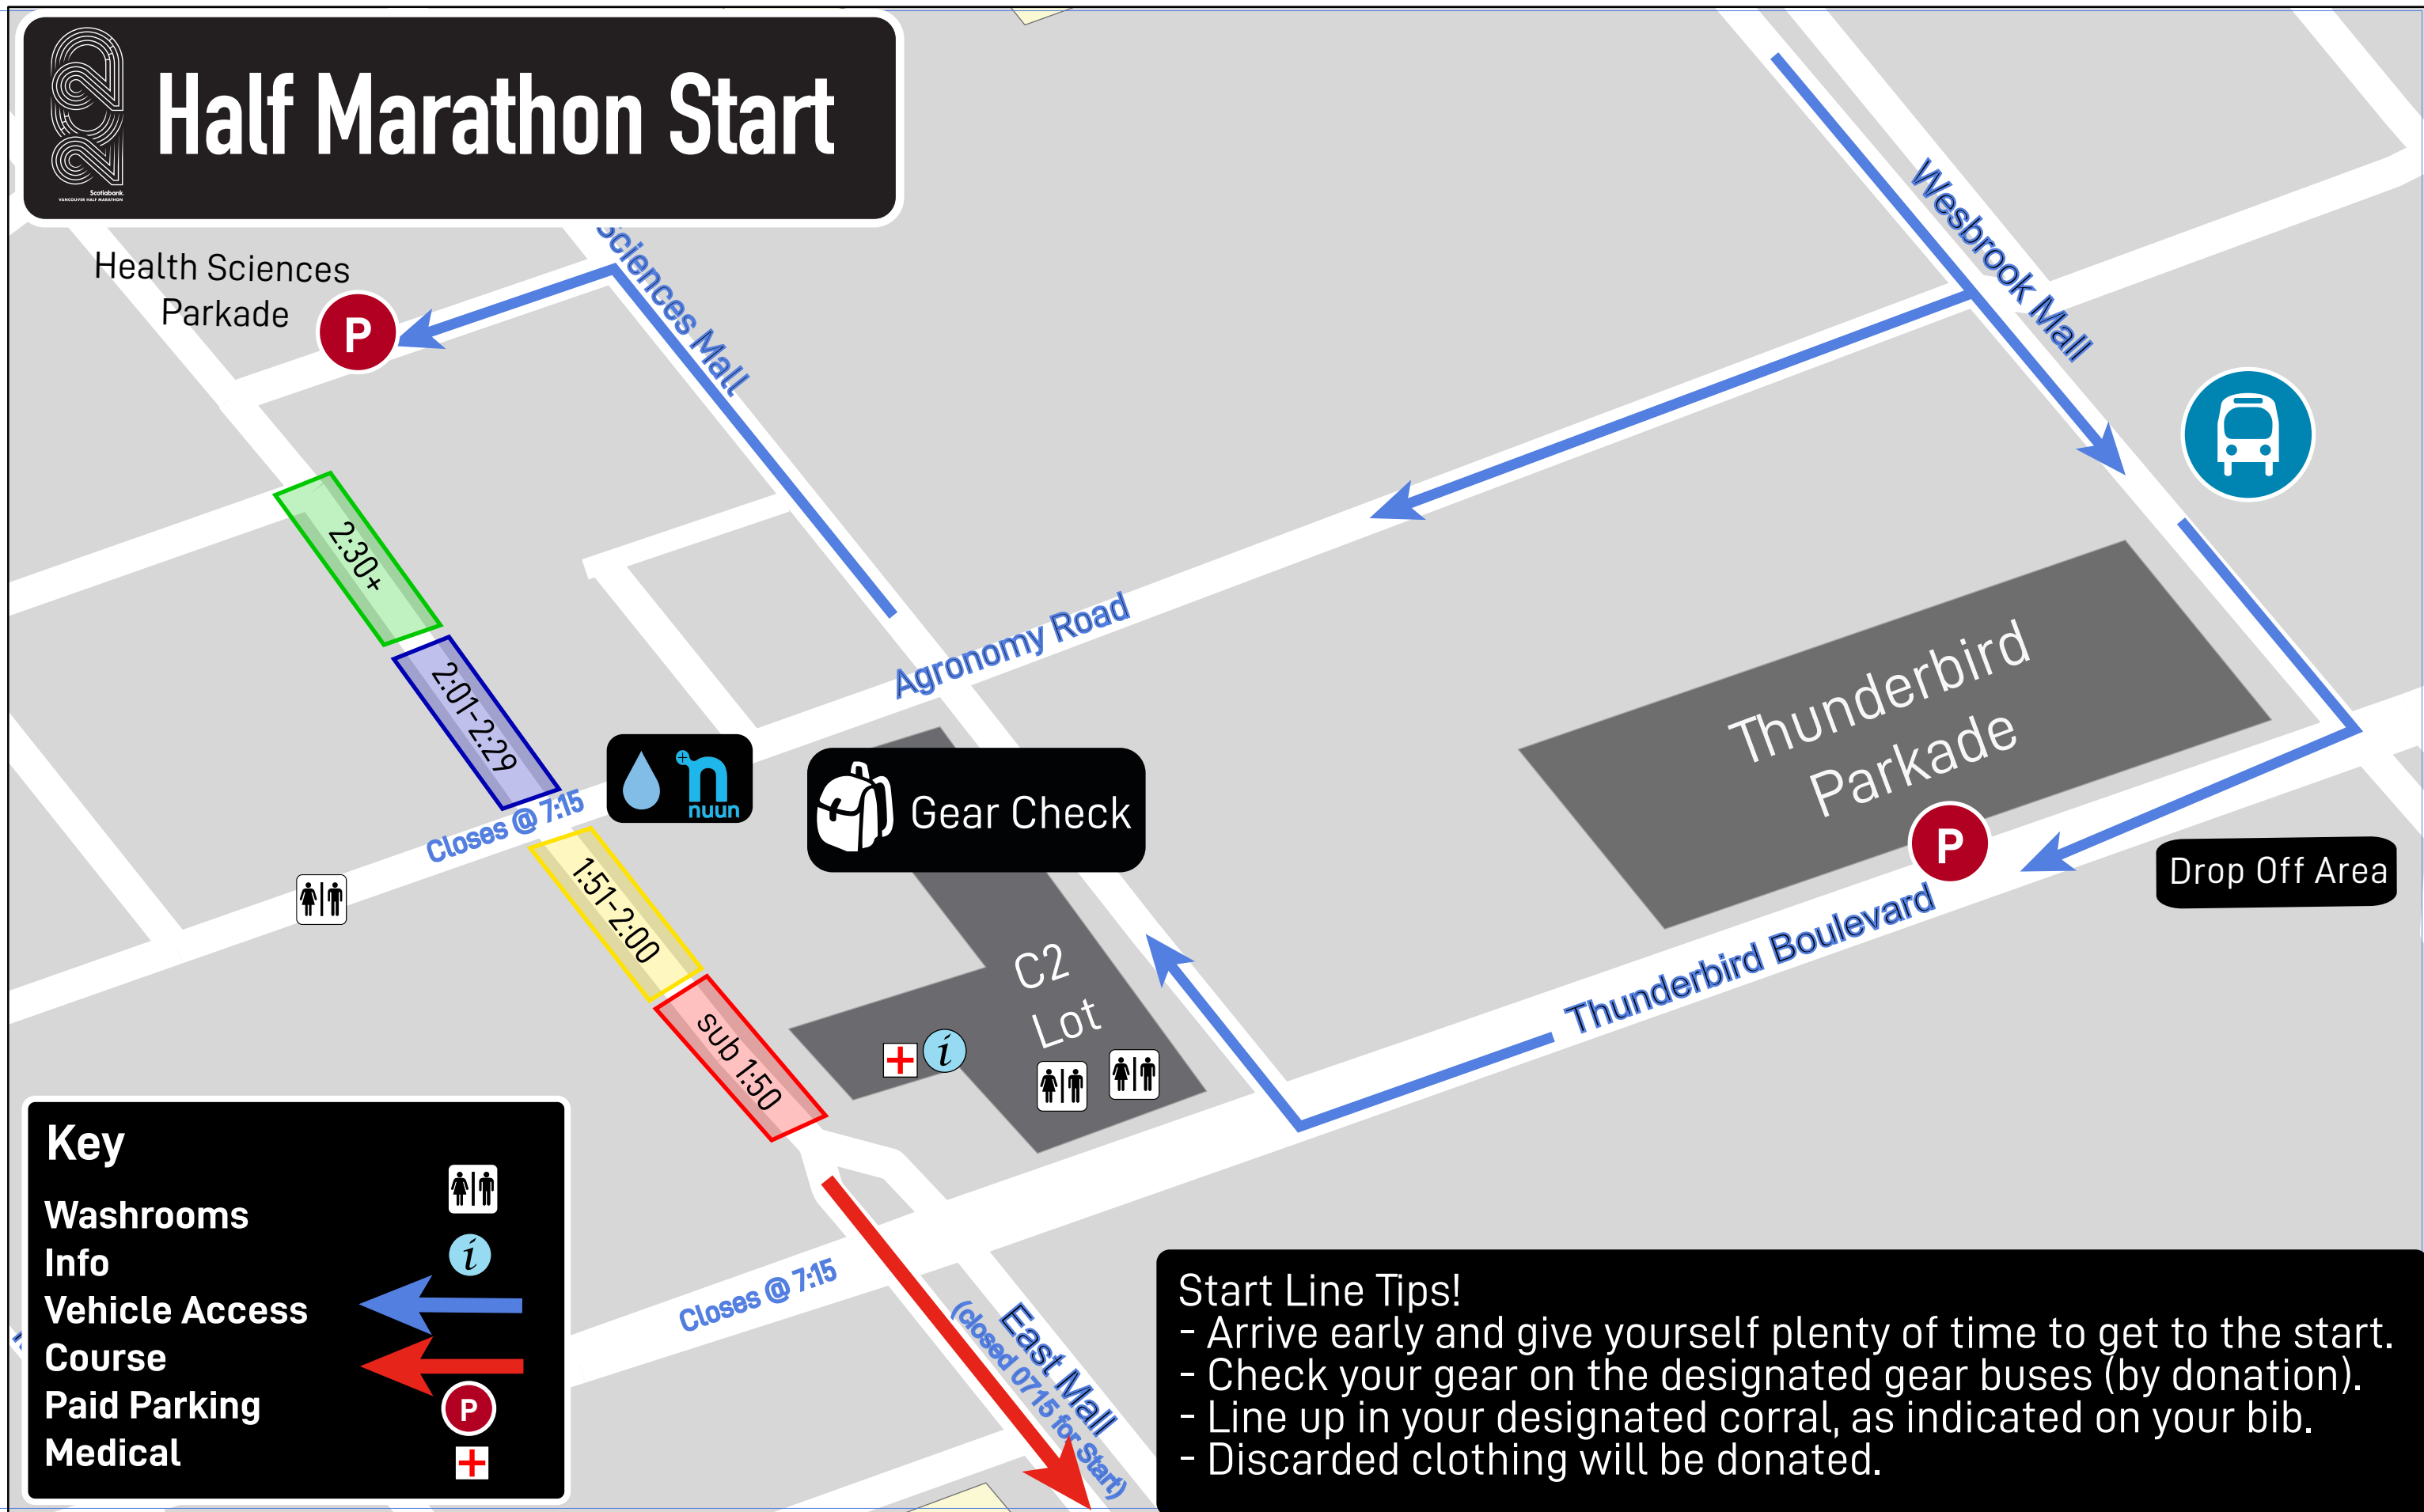

Half Marathon Start

Key

- Washrooms
- Info
- Vehicle Access
- Course
- Paid Parking
- Medical

Start Line Tips!

- Arrive early and give yourself plenty of time to get to the start.
- Check your gear on the designated gear buses (by donation).
- Line up in your designated corral, as indicated on your bib.
- Discarded clothing will be donated.