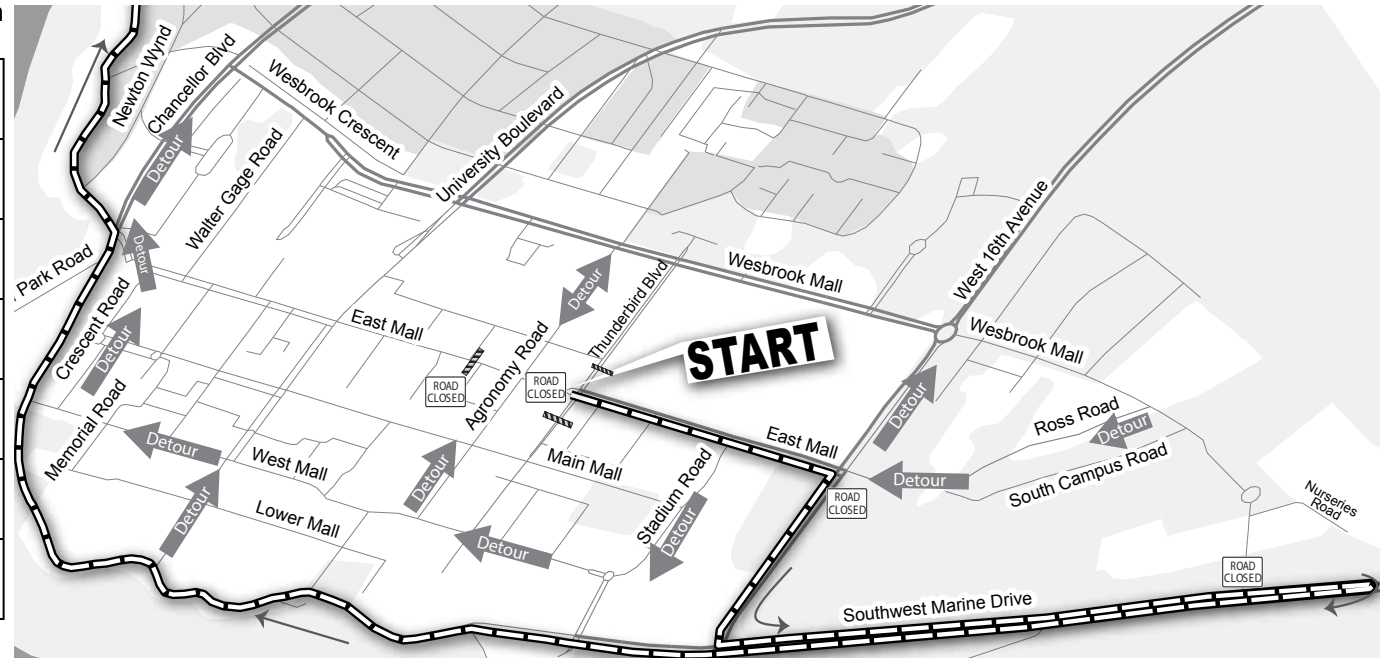

As a member of the local community, we'd like to offer you a **discounted entry fee** - sign up online at vancouverhalf.com with the discount code **COMM17SVHM**

We have worked closely with UBC, the City of Vancouver, and the Vancouver Police Department to minimize any inconveniences. However, there may be some traffic delays and/or parking restrictions in your neighbourhood. Vancouver Police are located at major intersections to aid with traffic movement. Please see the detail below for your neighbourhood and refer to the back of this notice for a full map of the route and times it will pass through the city. Please use alternative routes or allow time for delays during these periods. We appreciate your cooperation and patience for this important community event. The event and our partner charities sincerely appreciate your support.

East Mall (Agronomy to Thunderbird)	Full Closure	05:00 to 08:00
East Mall (Hospital Lane to Agronomy)	Full Closure	06:00 to 08:00
East Mall (Thunderbird to 16th)	Closed, Southbound	07:15 to 07:45
16th Ave (East Mall to Marine)	Full Closure	07:15 to 08:00
Thunderbird (Eagles to Health Sciences Mall)	Full Closure	06:45 to 07:45
Marine (Viewpoint Lot to Chancellor)	Full Closure	07:15 to 09:00
Marine (UBC to Jericho Park)	Full Closure	07:30 to 10:00