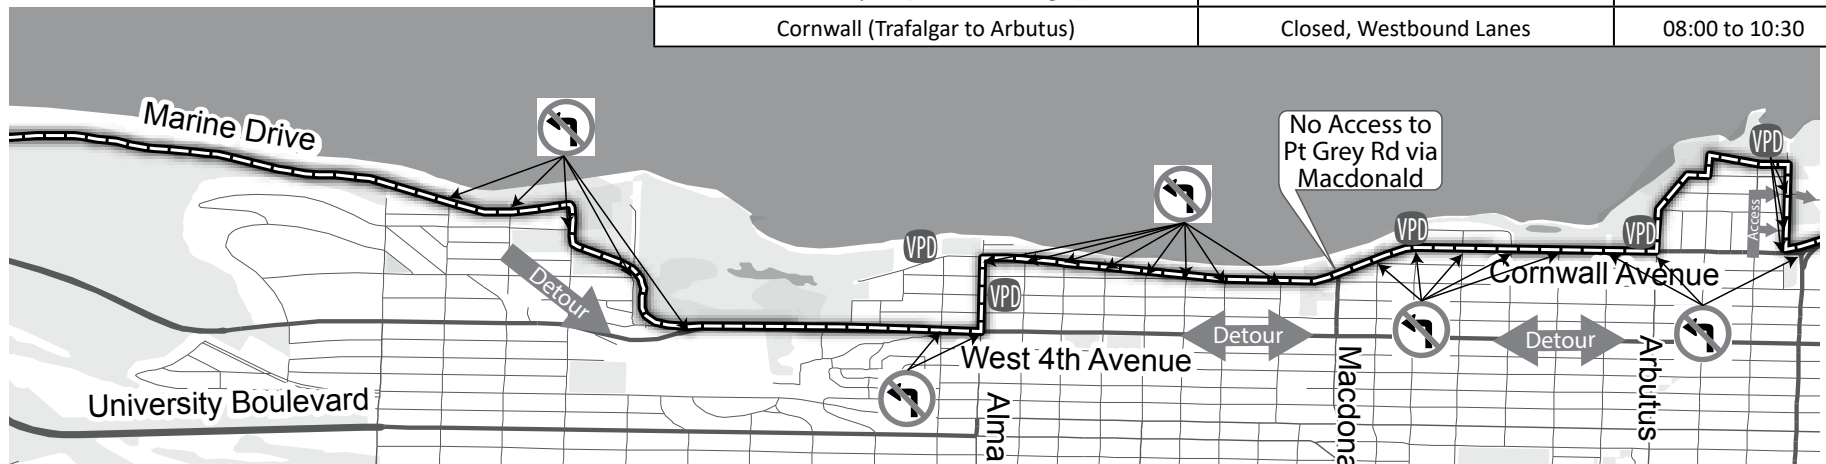

If you have questions or concerns, or would like more information please visit our website at www.vancouverhalf.com. You can reach our event voicemail at 778-786-3116 or get a quick response by emailing us at svhm@canadarunningseries.com

VPD will be at 2nd & Alma to facilitate access for residents west of Alma.
VPD will be at Trafalgar and around Kits Point to facilitate access for residents north of Cornwall.
Please use Cypress St to access Kits Point.

NW Marine (UBC to 4th)	Closed, All Lanes	07:30 to 09:30
W 4th Ave (NW Marine to Alma)	Limited, Westbound Lanes	08:00 to 10:00
Alma (4th to Point Grey Rd)	Closed, All Lanes	07:30 to 09:45
Point Grey Rd (Alma to Trafalgar)	Closed, All Lanes	08:00 to 10:15
Cornwall (Trafalgar to Arbutus)	Closed, Westbound Lanes	08:00 to 10:30