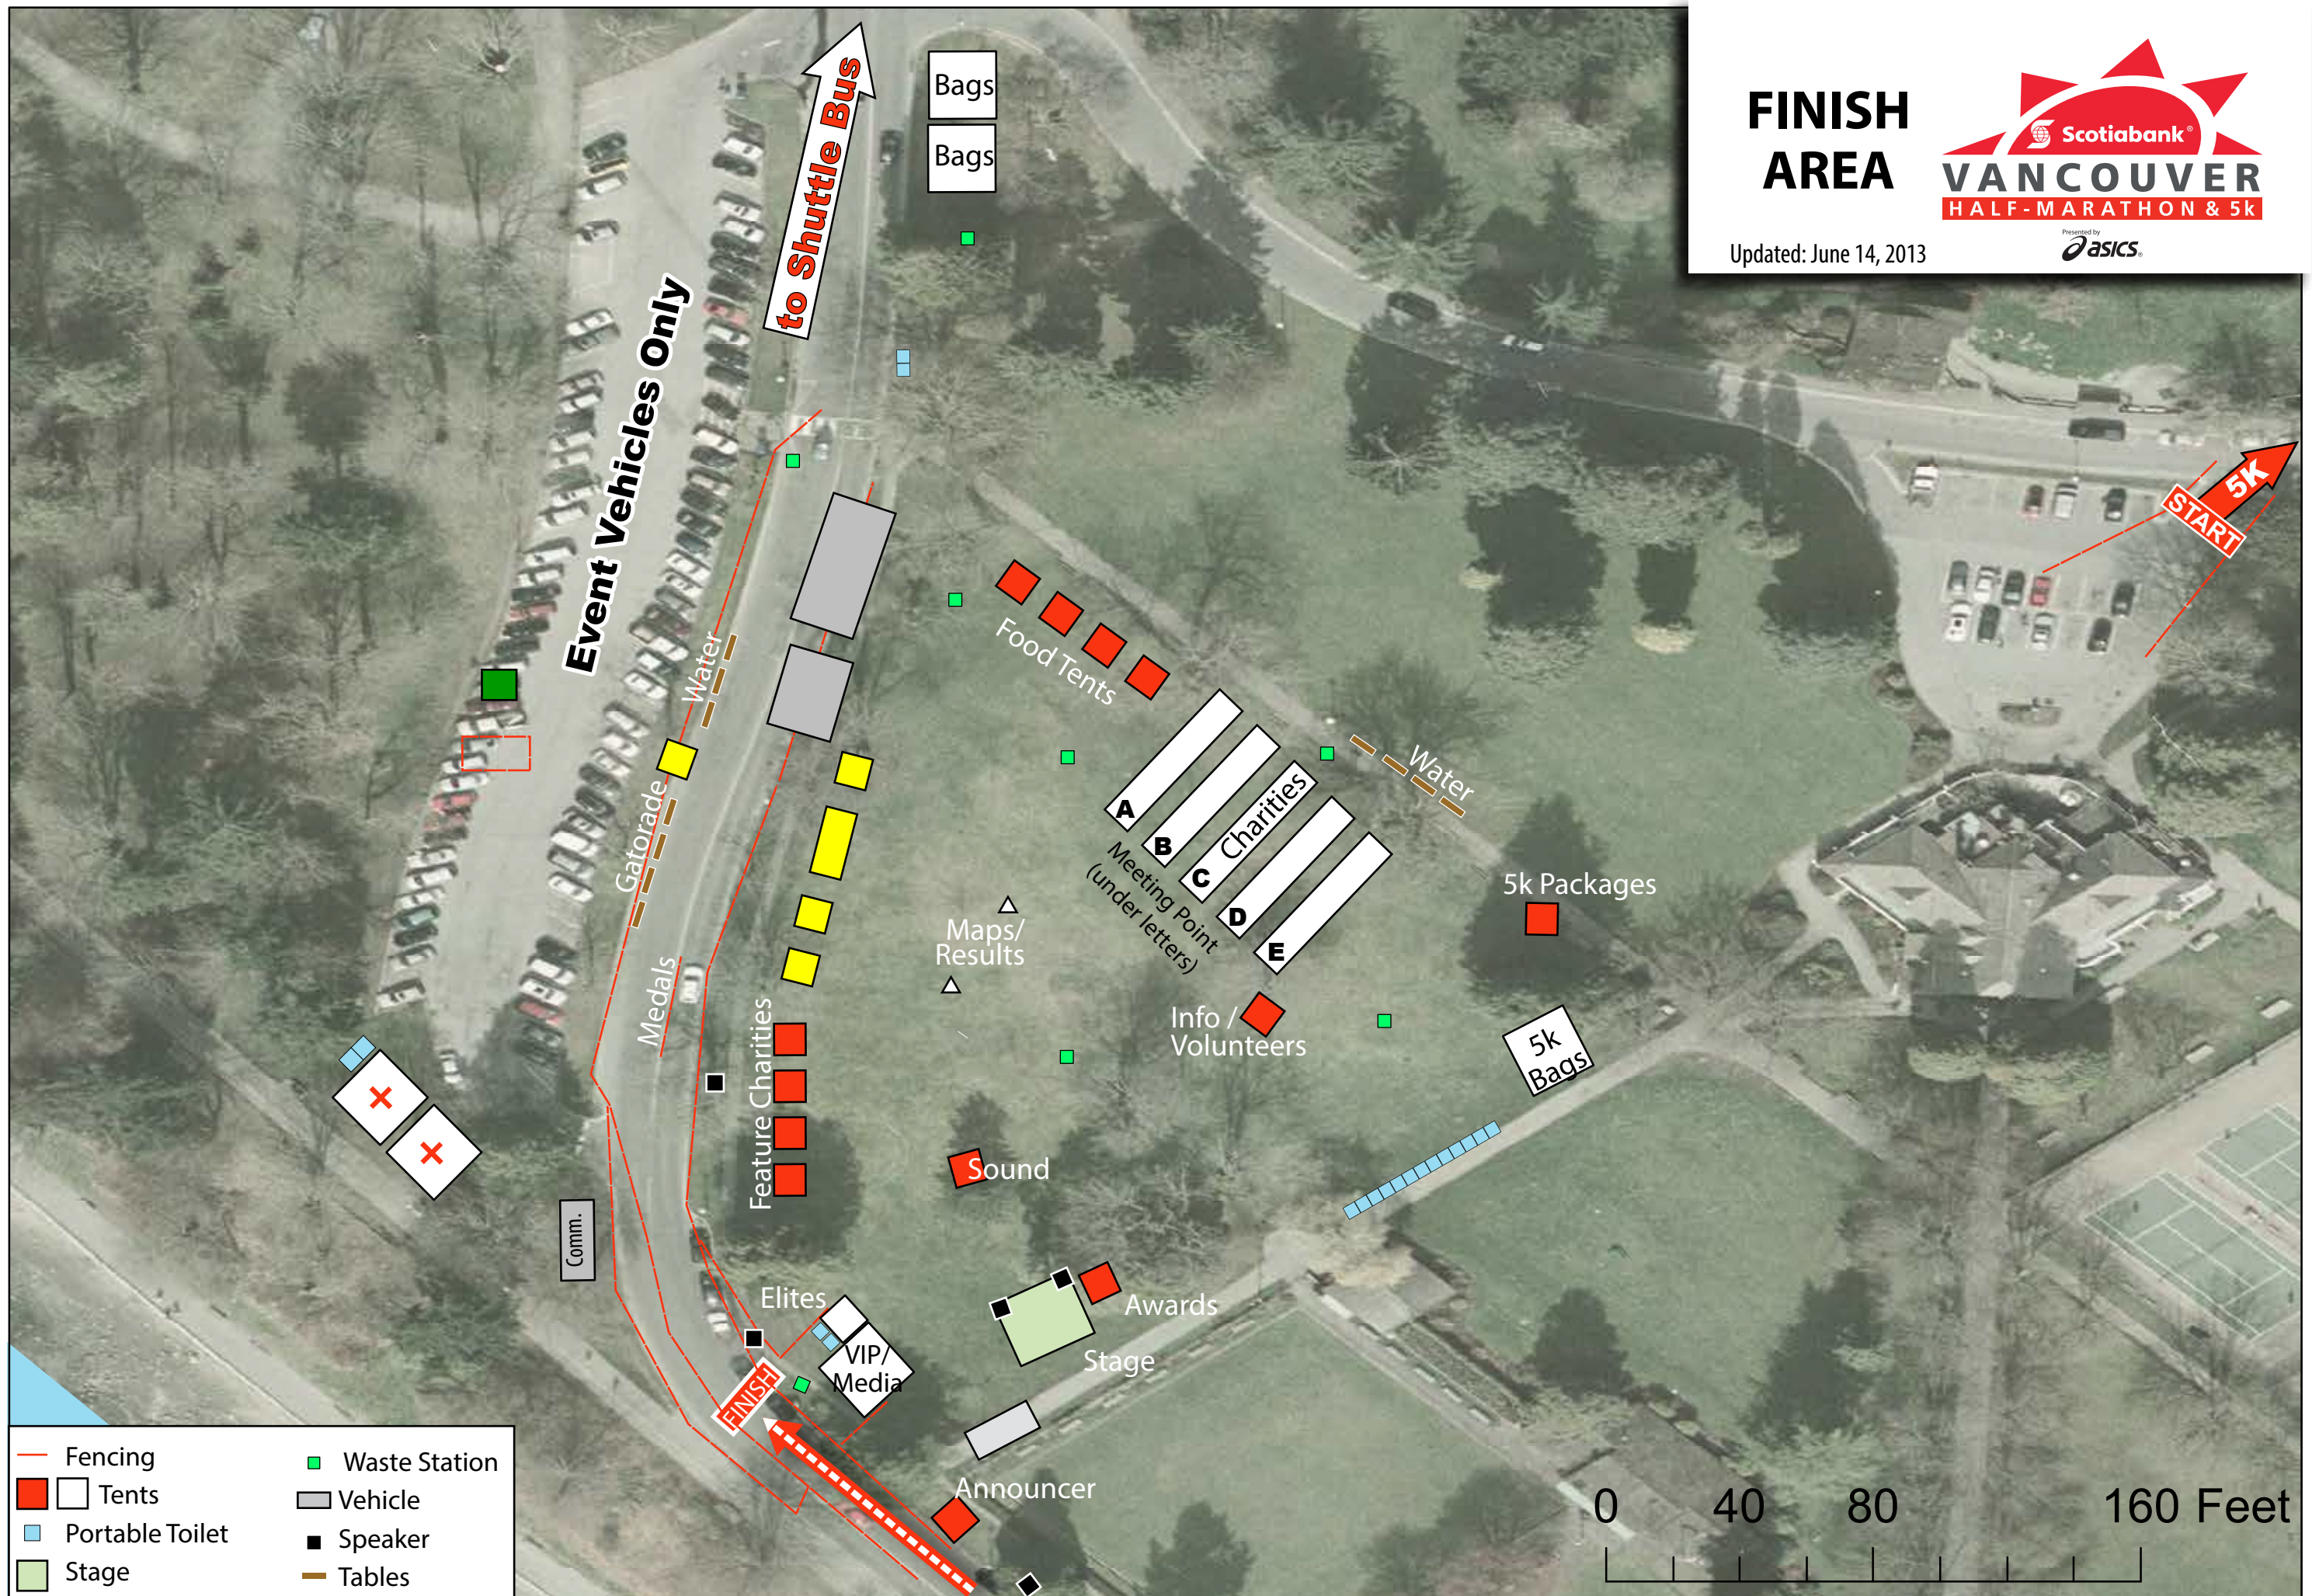

# FINISH AREA

Updated: June 14, 2013

Fencing	Waste Station
Tents	Vehicle
Portable Toilet	Speaker
Stage	Tables