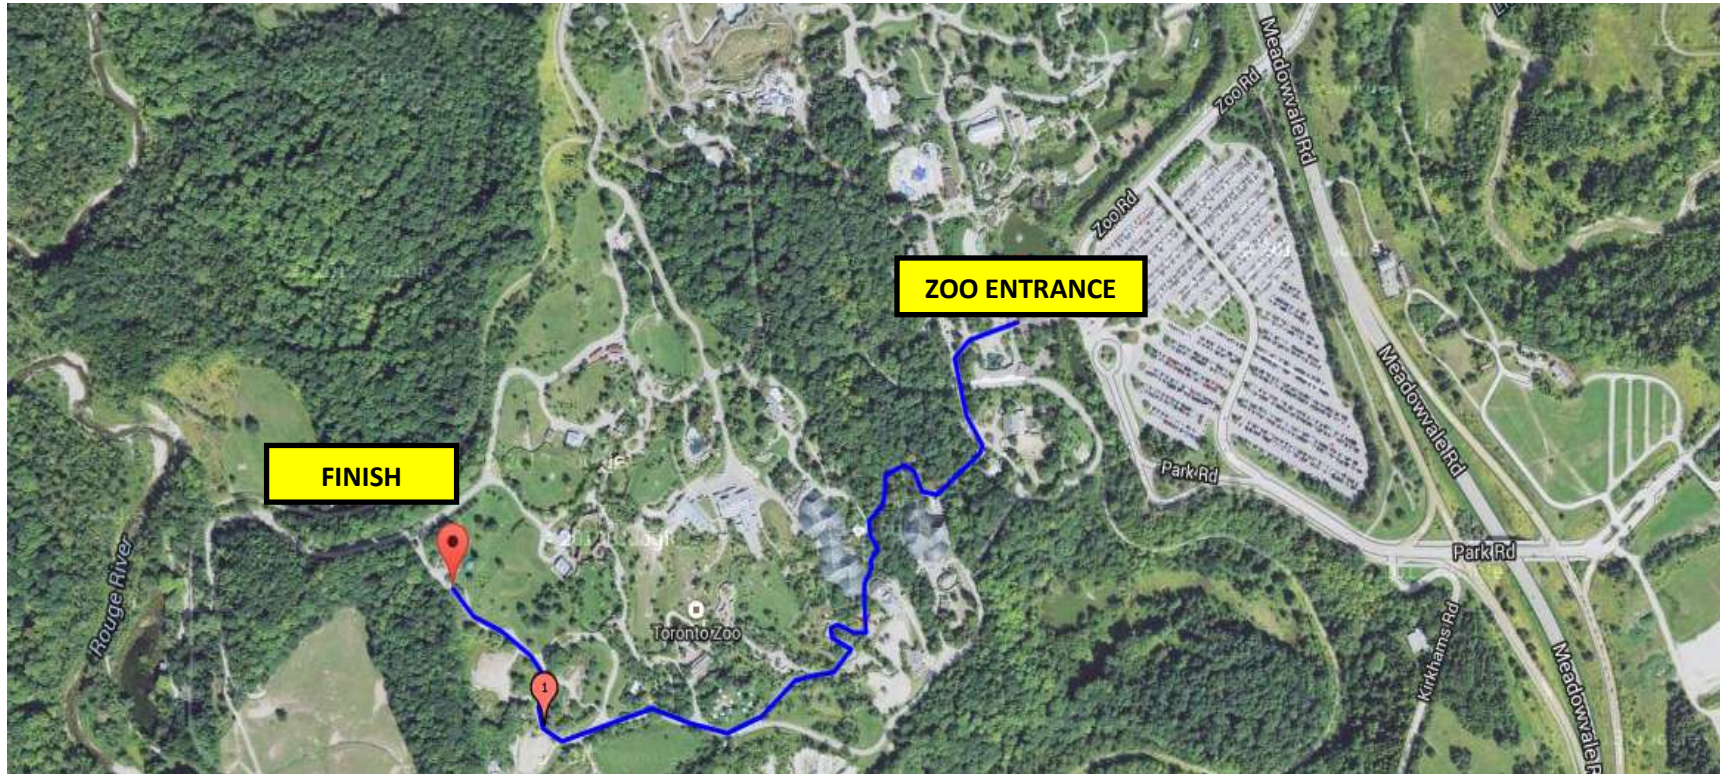

# Spectator access from Zoo Entrance to Finish Area

Approx. 1.2km from the Zoo Entrance to the Finish Area

- Upon entering the Zoo main entrance gates, walk straight towards the Carousel
- Follow the path to the left of the Carousel, towards the Indo-Malaya area
- Just past the Macaques, follow the path to the right
- Continue up the wooden planked path to the top
- At the top, go left towards the African Savanna (stairs & ramp available)
- Follow the path on the left
- Continue to the right past the Giraffes
- Continue to the right past the Hippos
- At the fork, stay to the left (do NOT go under the sign for Kesho Park)
- Follow the directional signage to the Finish Area