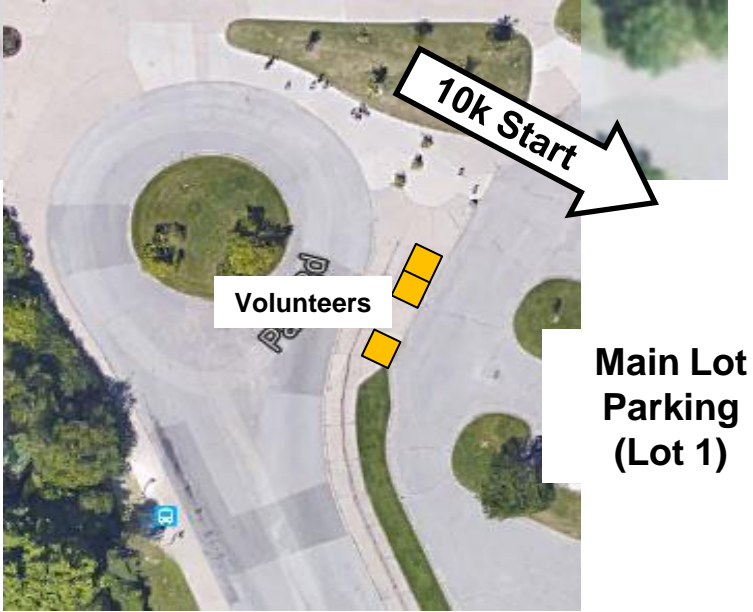

# MAIN ENTRANCE MAP

Main Lot  
Parking  
(Lot 1)

**10k Packet Pick-up & Baggage:**  
6:45am-7:55am

**5k Packet Pick-up & Baggage:**  
8:45am-9:45am

**Cub Run Packet Pick-up:**  
6:45am-11:00am

Main Lot  
Parking  
(Lot 1)