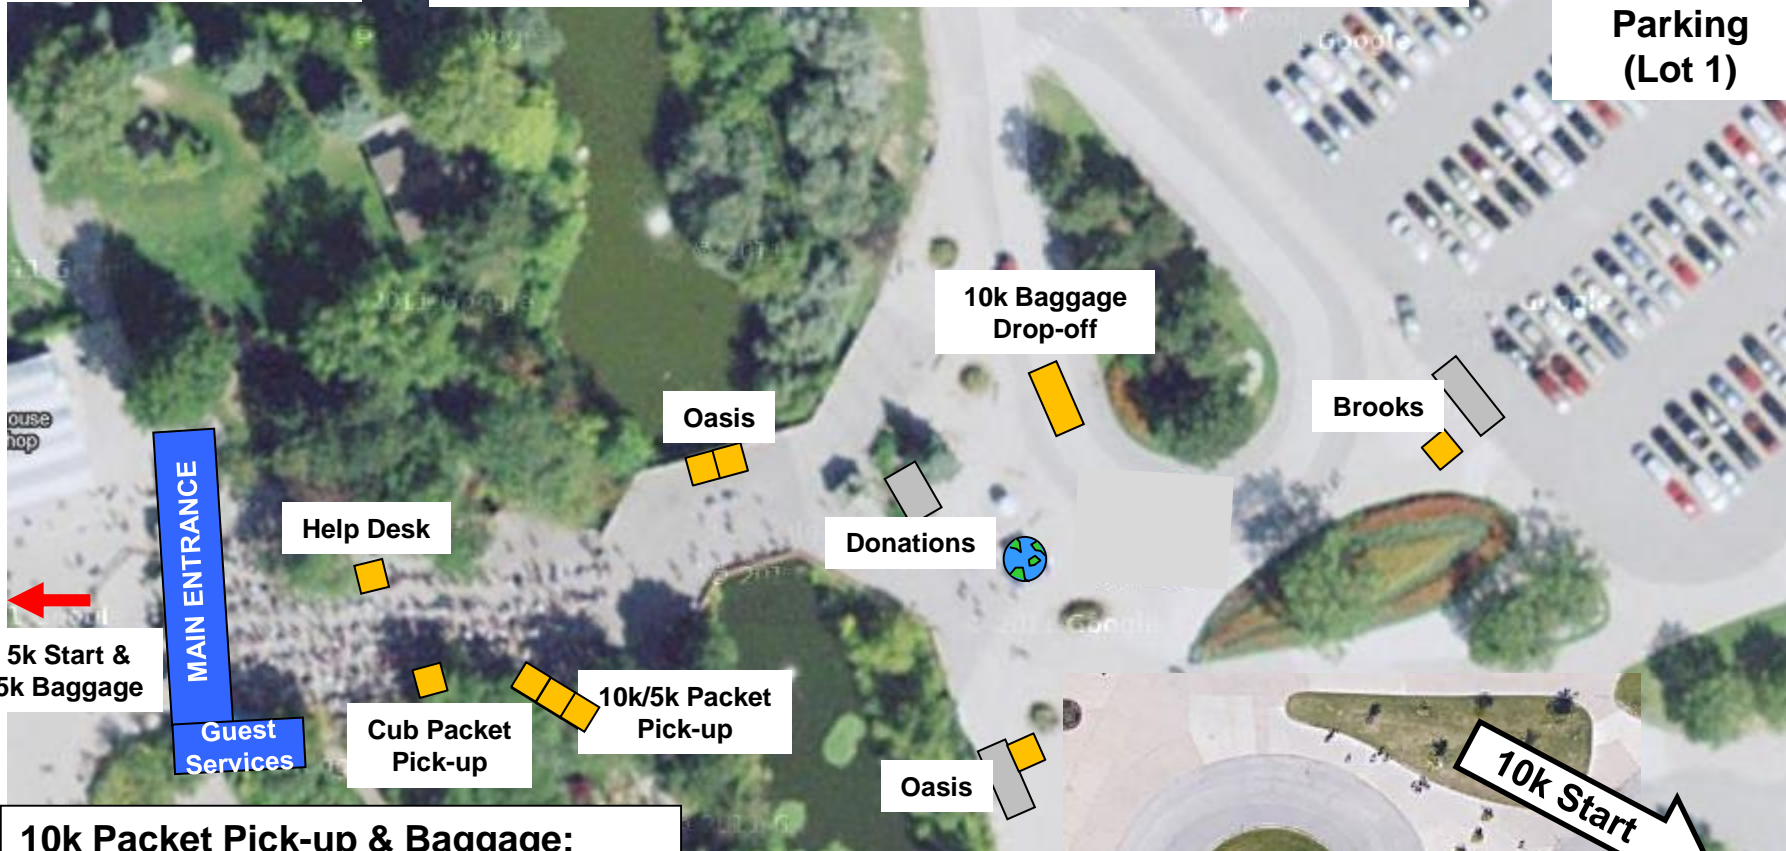

# MAIN ENTRANCE MAP

Main Lot  
Parking  
(Lot 1)

**10k Packet Pick-up & Baggage:**  
6:45am-7:55am

**5k Packet Pick-up & Baggage:**  
8:45am-9:45am

**Cub Run Packet Pick-up:**  
6:45am-11:00am

Main Lot  
Parking  
(Lot 1)